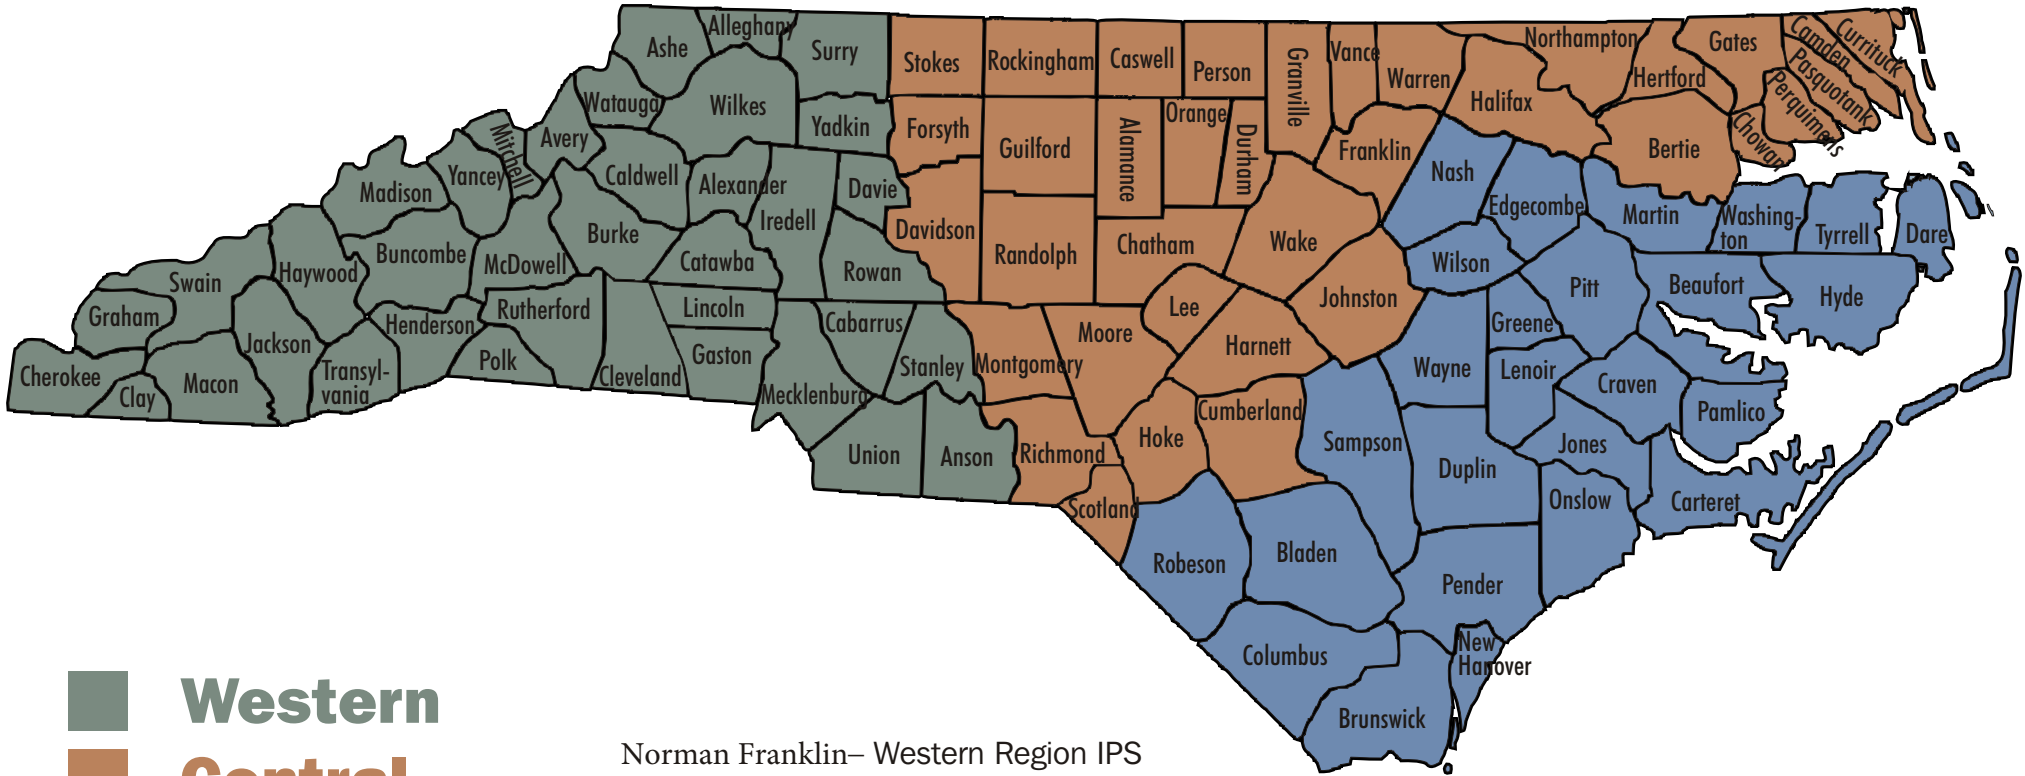

# NC Regional Map

(Injury Prevention Division)

-  **Western**
-  **Central**
-  **Eastern**

Norman Franklin– Western Region IPS  
norman.franklin@ncdoi.gov

Allan Buchanan – Central Region IPS  
allan.buchanan@ncdoi.gov