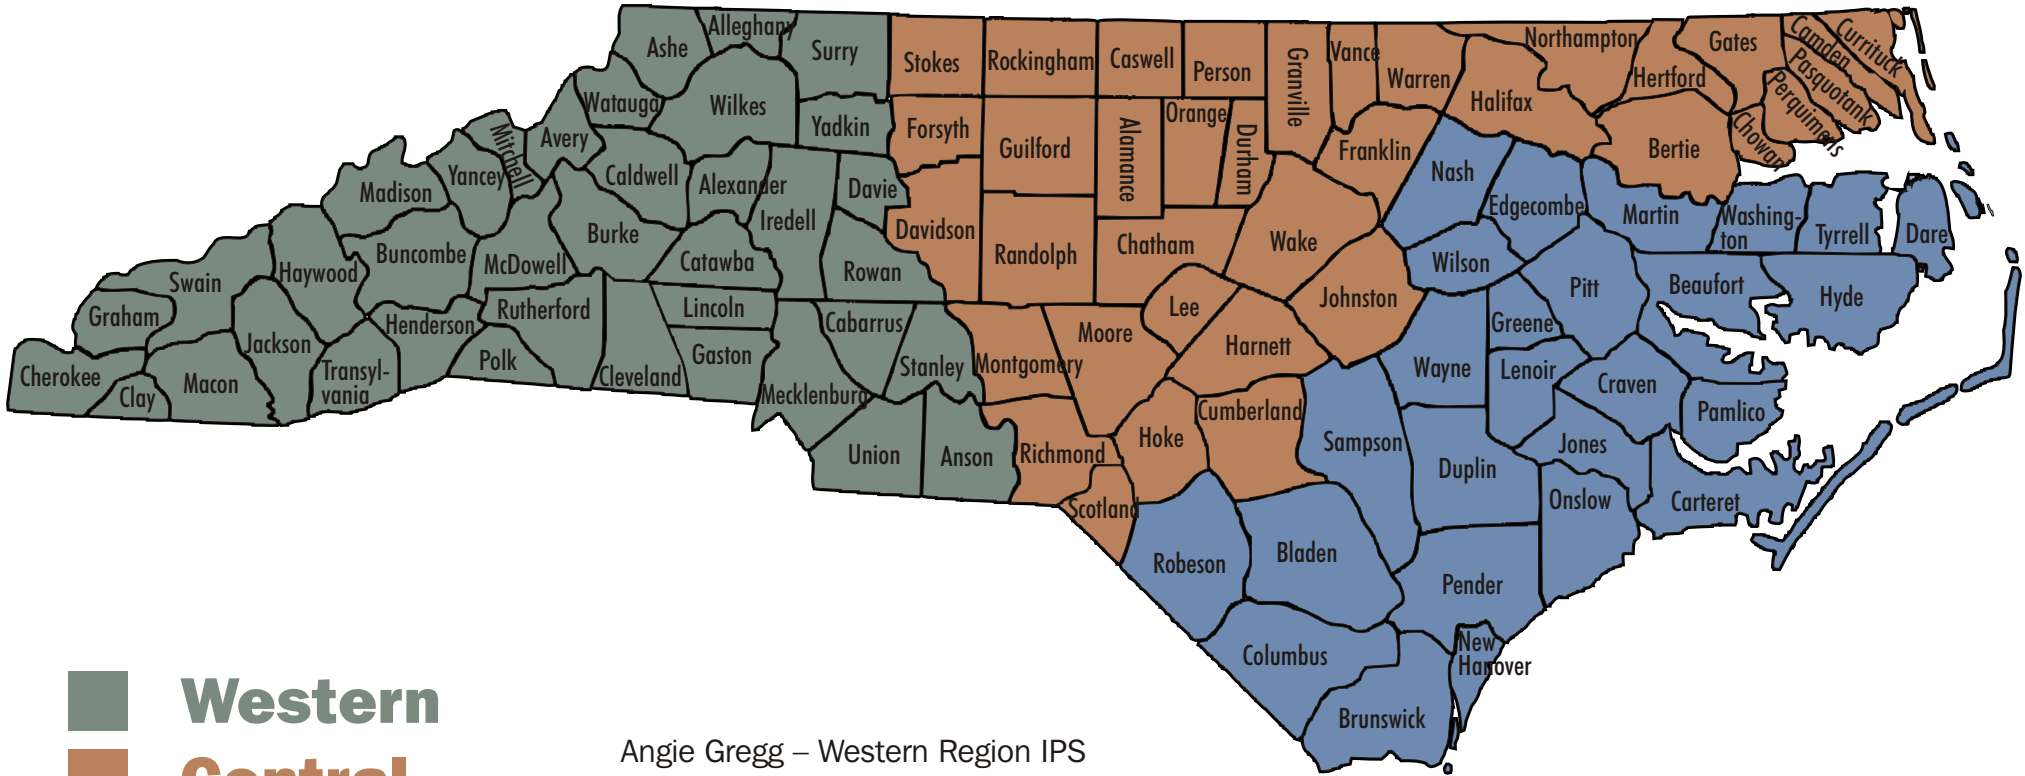

NC Regional Map

(Injury Prevention Division)

- **Western**
- **Central**
- **Eastern**

Angie Gregg – Western Region IPS
angie.gregg@ncdoi.gov

Allan Buchanan – Central Region IPS
allan.buchanan@ncdoi.gov

Claudia Summers – Eastern Region IPS
claudia.summers@ncdoi.gov